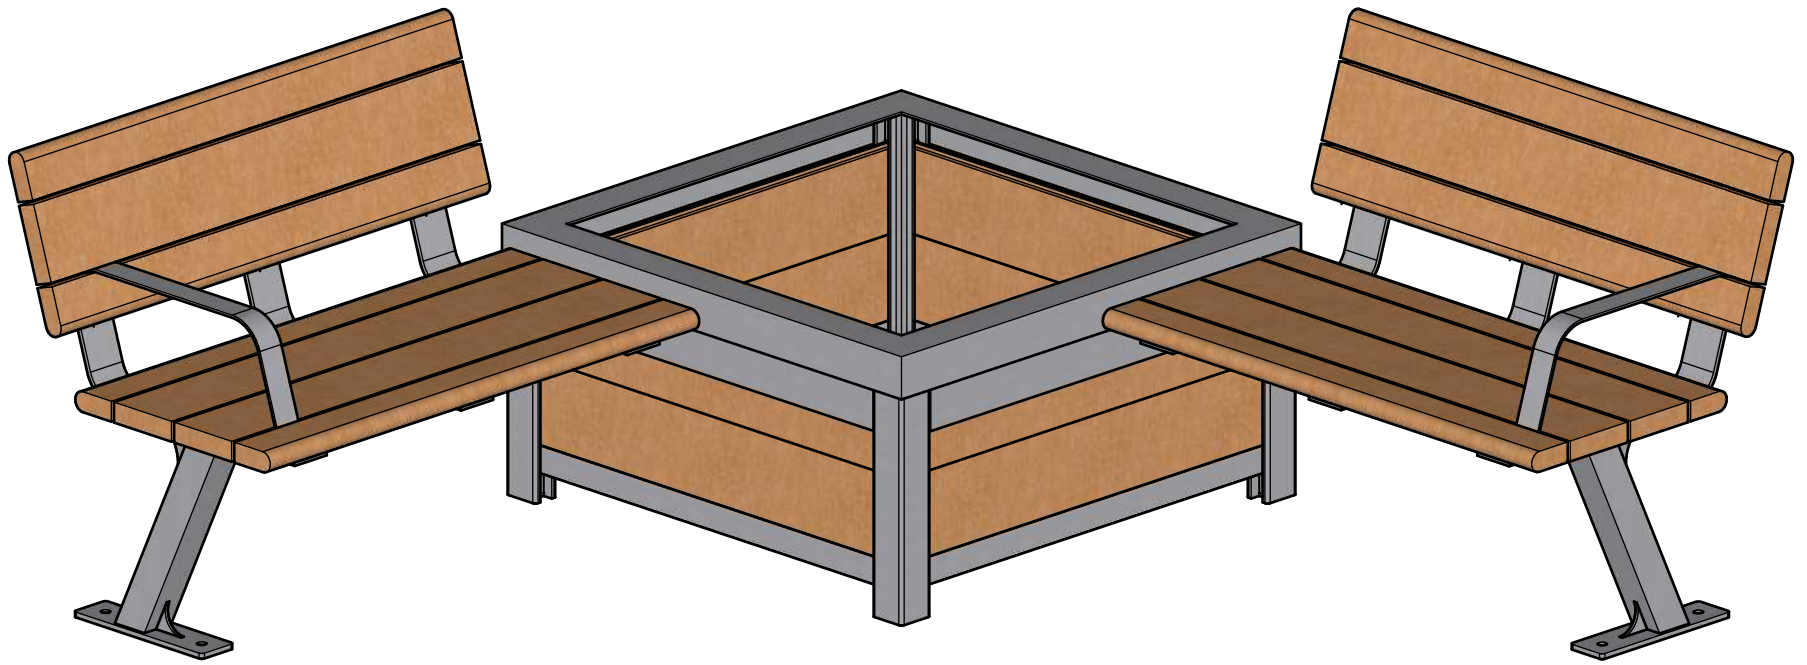

site furnishings

WISHBONE SITE FURNISHINGS LTD
210-27090 GLOUCESTER WAY LANGLEY, BC

DWG. TITLE: BAYVIEW BENCH AND PLANTER COMBINATION
REVISION: 03/11/21 R:00

MATERIAL:
ALUMINUM

DWG. NO.
DWSBBN03112100

DRAWN BY:
GARY PARMAR

PATTERN NO.
N/A

MODEL NO.
BVB2PC-77

SCALE:
AS SHOWN

SHEET:
2 OF 2

DATE:
03 NOV 21